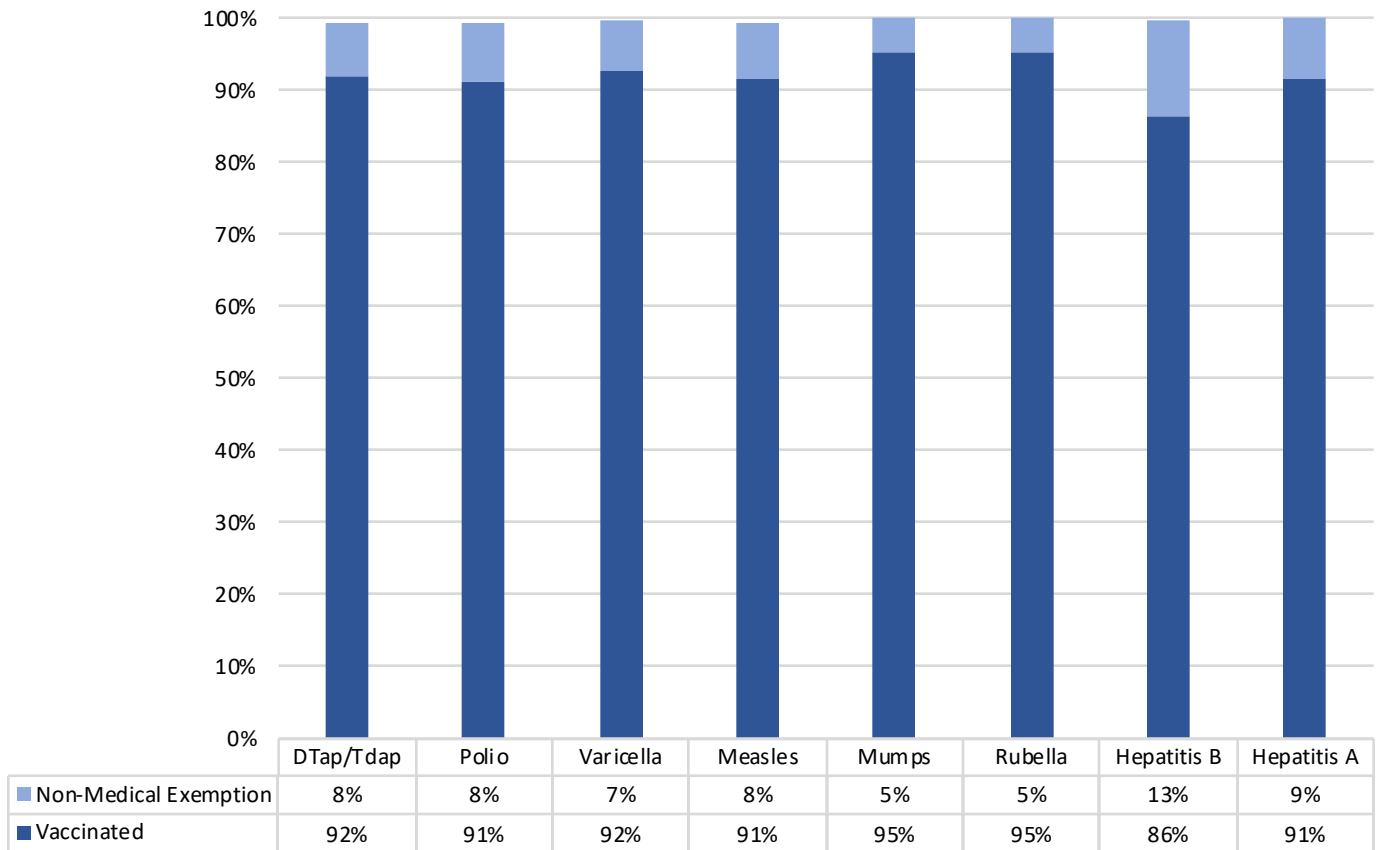

How many students at Le Monde French Immersion Public Charter School are vaccinated?

Number of Students Enrolled: **305**

Percent of Students with no immunization or exemption record: **0%**

Percent of Students with a medical exemption for one or more vaccines: **0.3%**

Not all immunizations are required for all grades. These numbers may not total to 100% if some student have medical exemptions, or are incomplete or in the process with immunizations but not need an exemption because they are on schedule.